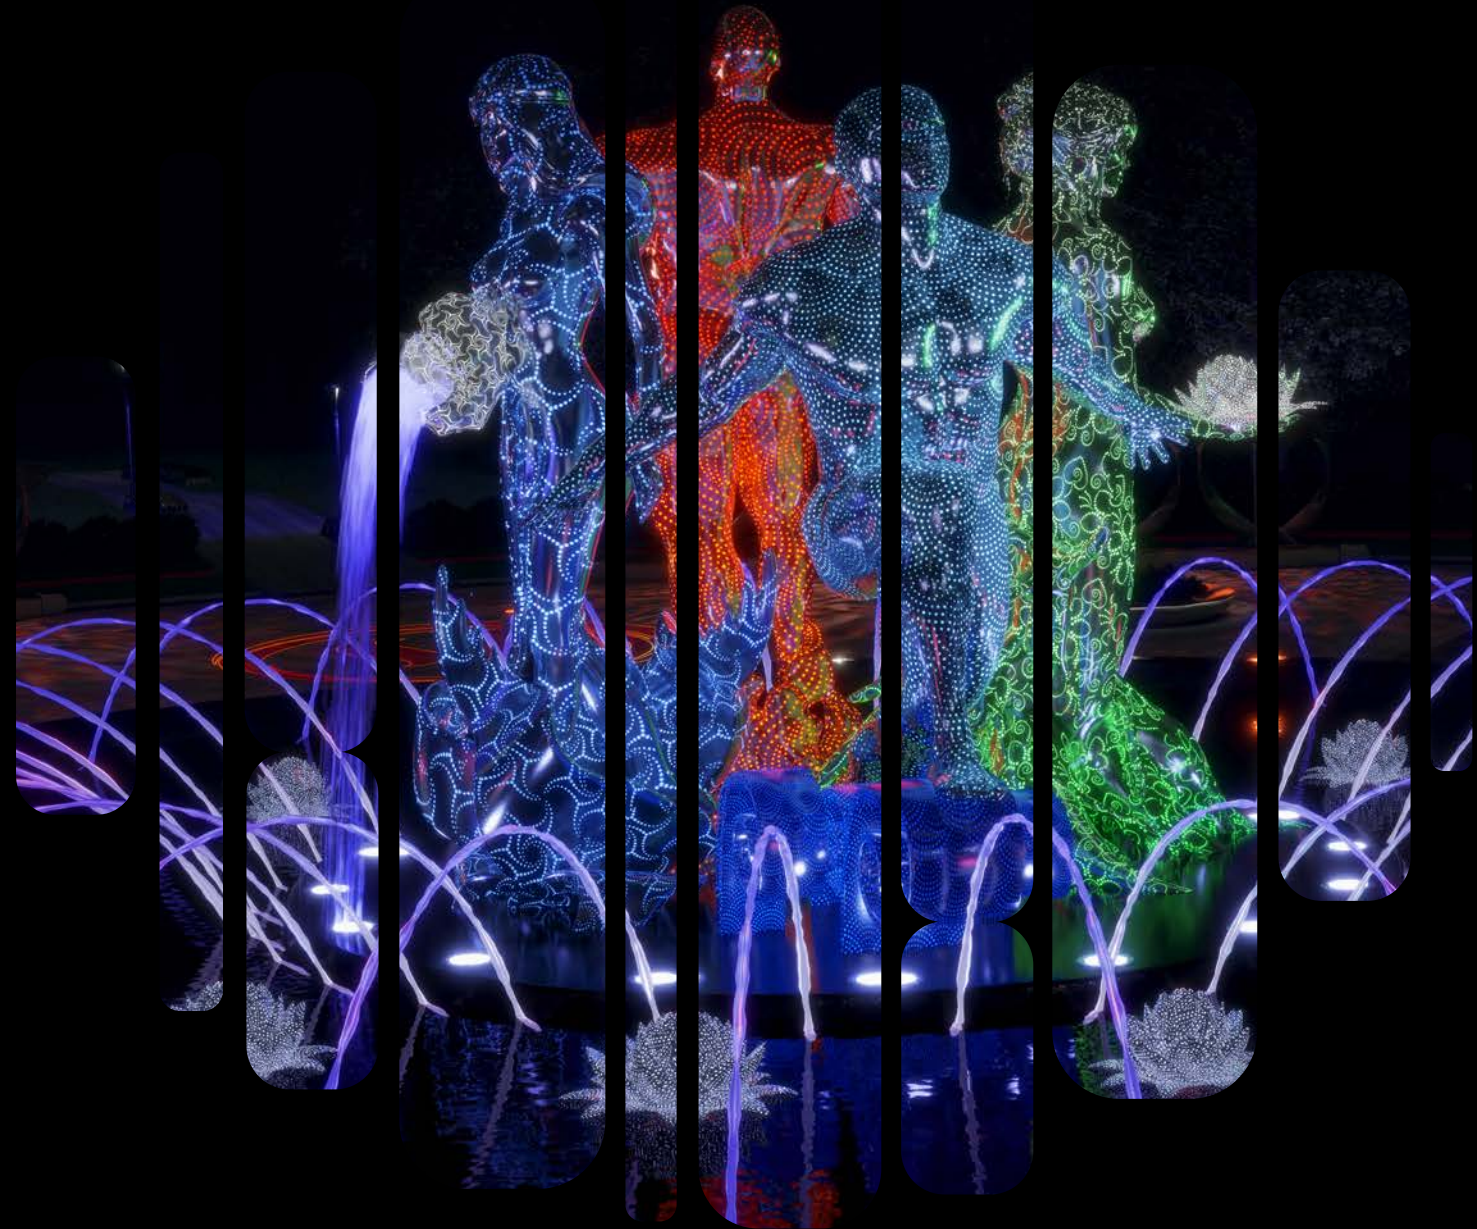

**We will design and customize
your city's landmark**