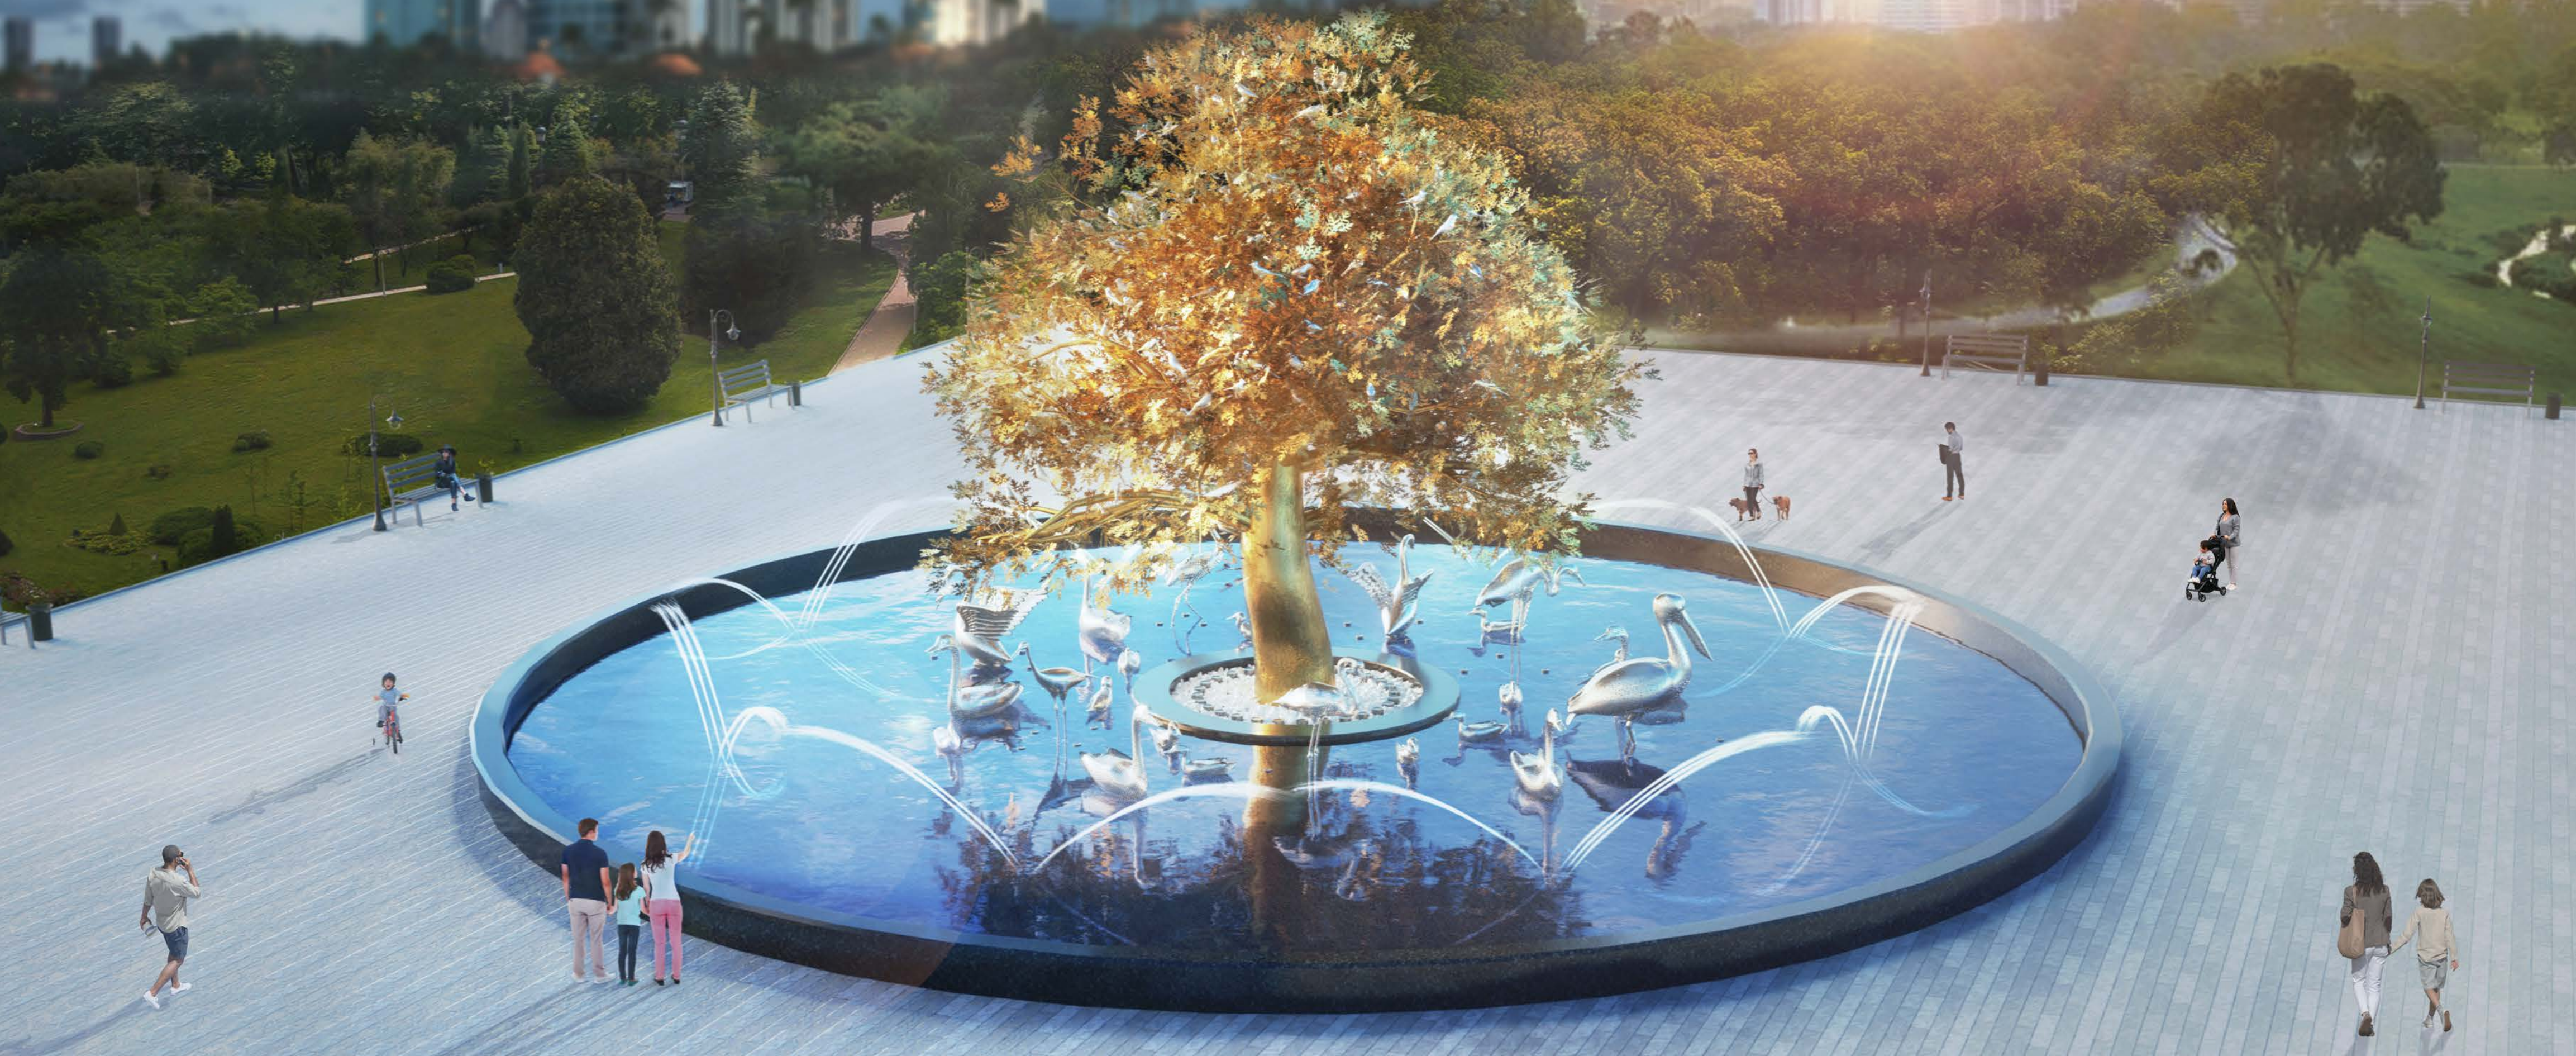

# FOUNTAIN OF LUCK AND FORTUNE

Width - 16 m

Central group hight - 3 m

Watch the video  
Scan, or click  
on the code

# BIRD EXHIBITS

Width - 20 m  
Central group high - 8,5 m

Watch the video  
Scan, or click  
on the code

# TIME CLOCK

Width - 18 m

Central group height - 6 m

Watch the video  
Scan, or click  
on the code