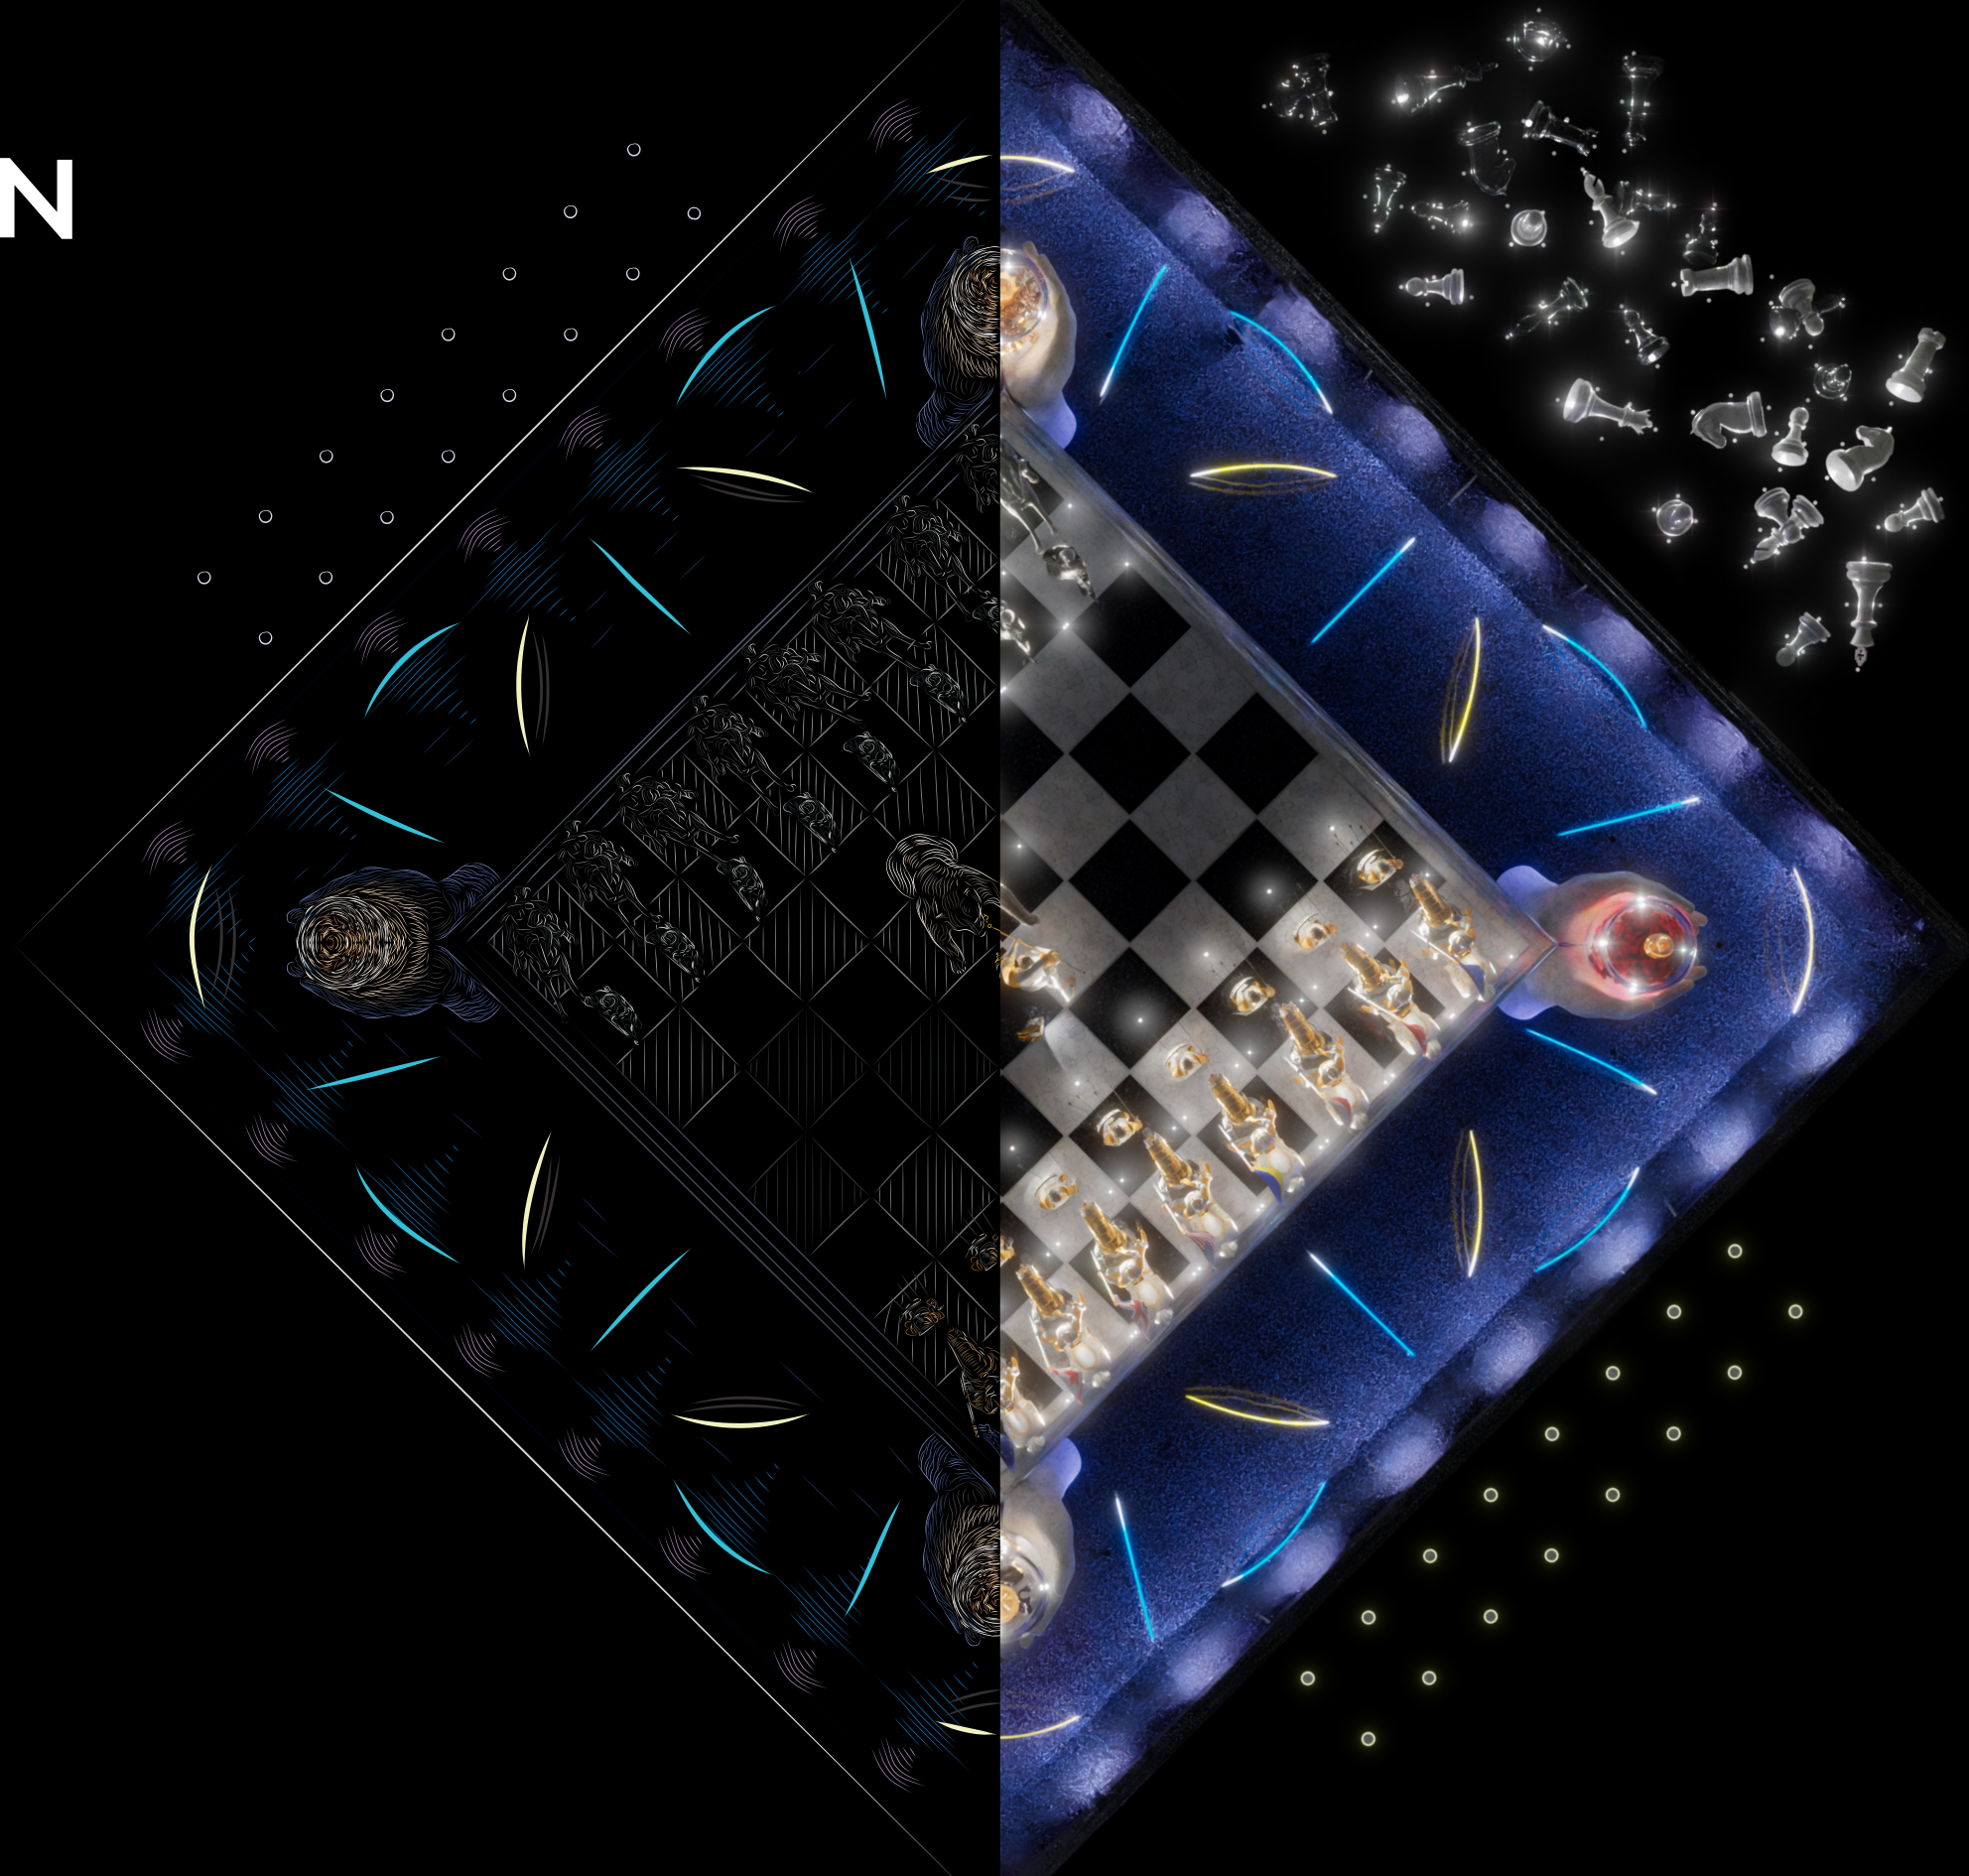

# SHOWDOWN BETWEEN GOOD AND EVIL

Width - 31 m

Central group hight - 6 m

Watch the video  
Scan, or click  
on the code