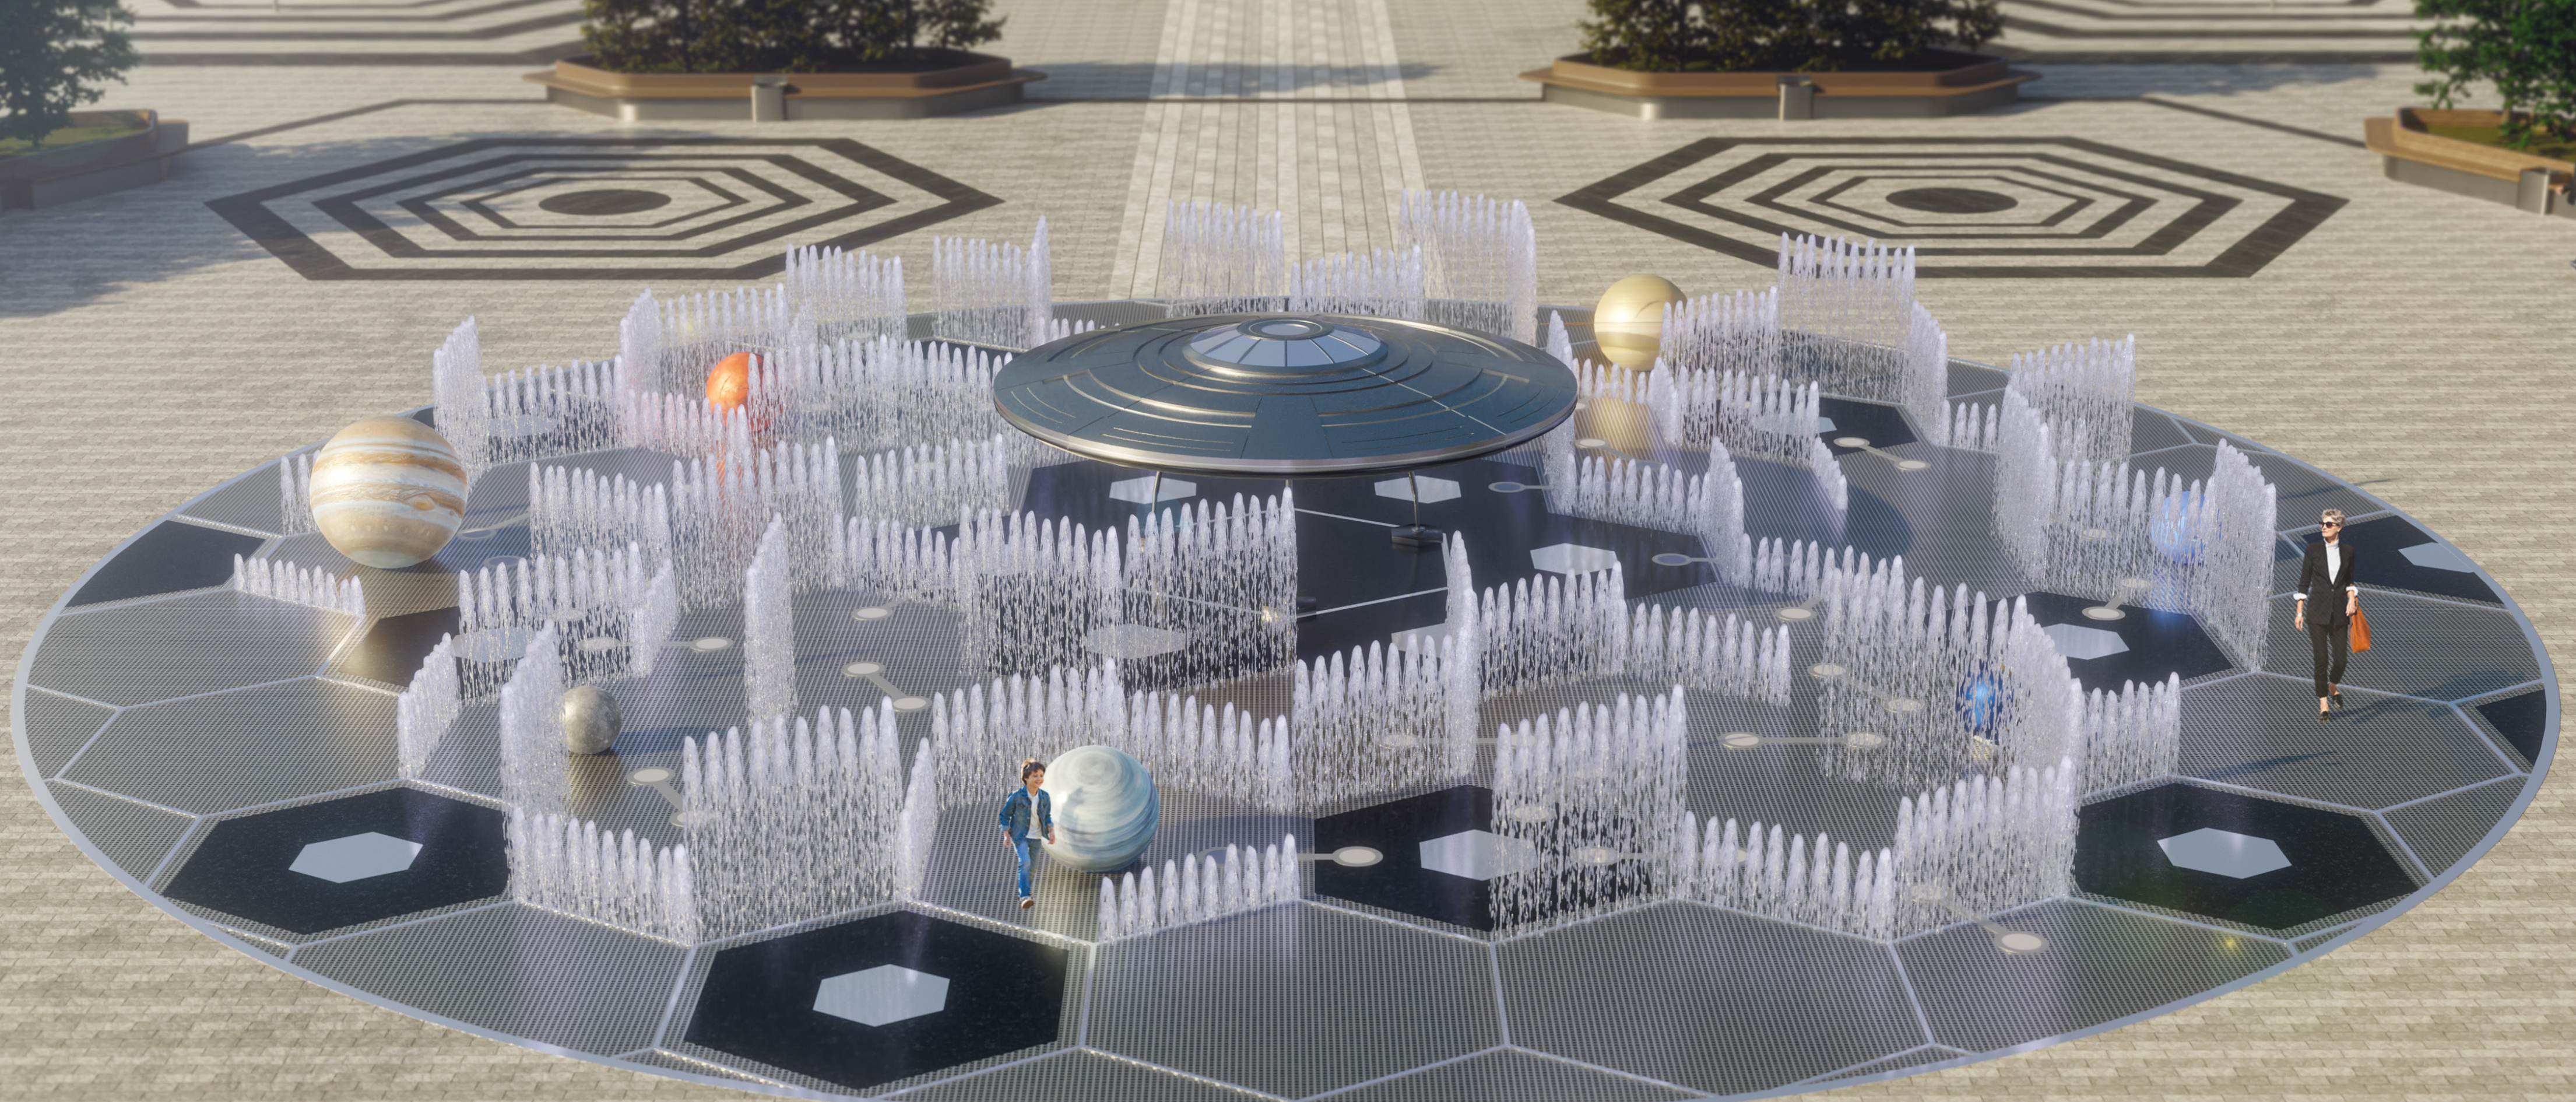

# MAZE

Width - 21 m

Central group high - 3 m

Watch the video  
Scan, or click  
on the code

# SWAN LAKE

Width - 12 m

Central group high - 2,3 m

Watch the video  
Scan, or click  
on the code

# FOUNTAIN OF FLOWERS

Width - 20 m

Central group high - 2 m

Watch the video  
Scan, or click  
on the code