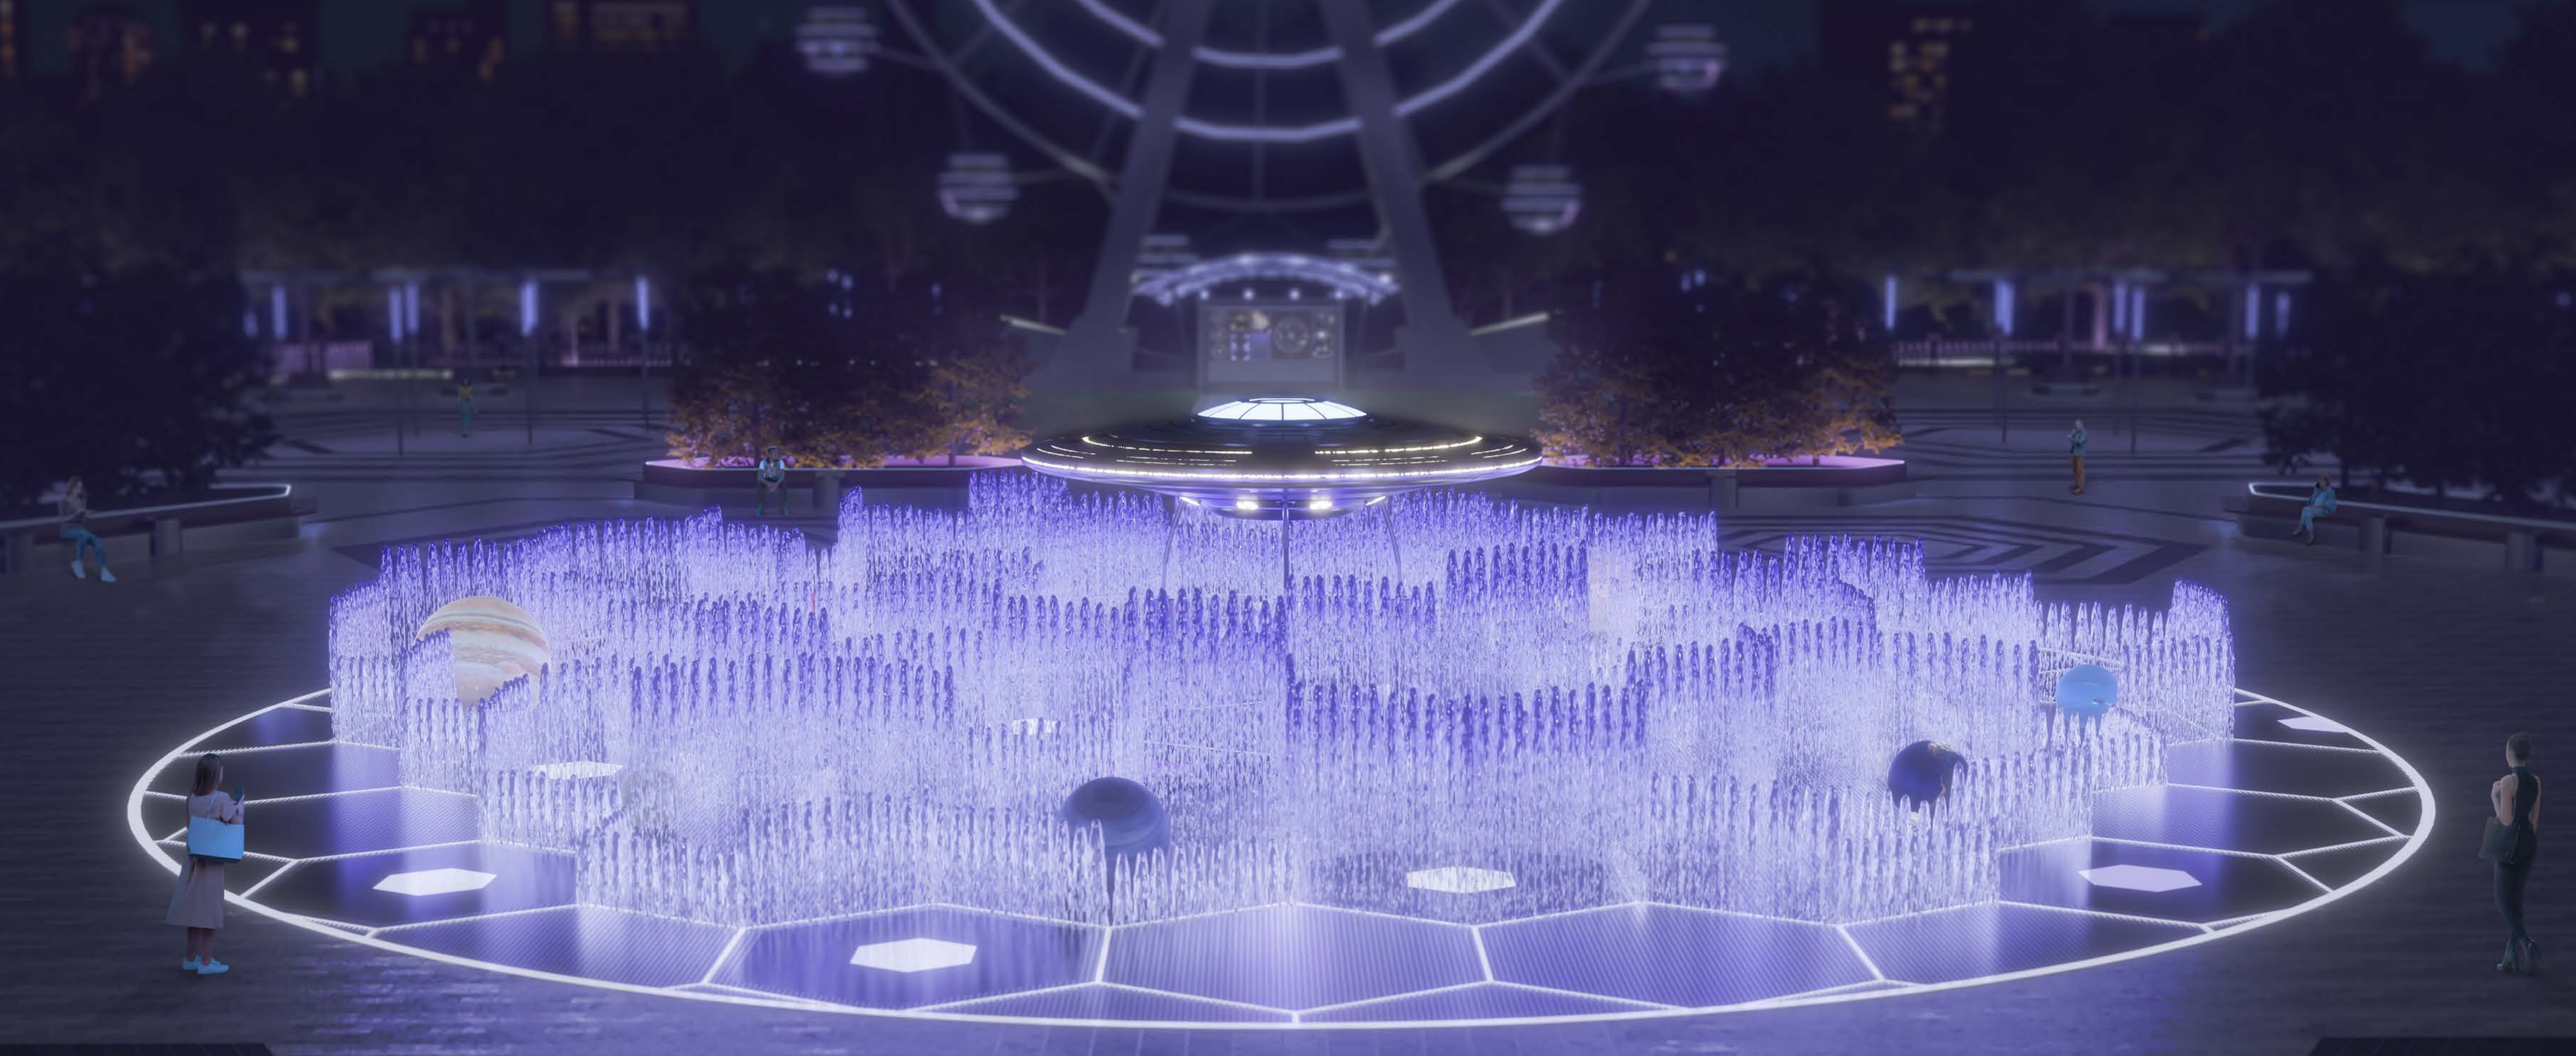

# SWAN LAKE

Width - 12 m

Central group high - 2,3 m

Watch the video  
Scan, or click  
on the code

# FOUNTAIN OF FLOWERS

Width - 20 m

Central group high - 2 m

Watch the video  
Scan, or click  
on the code