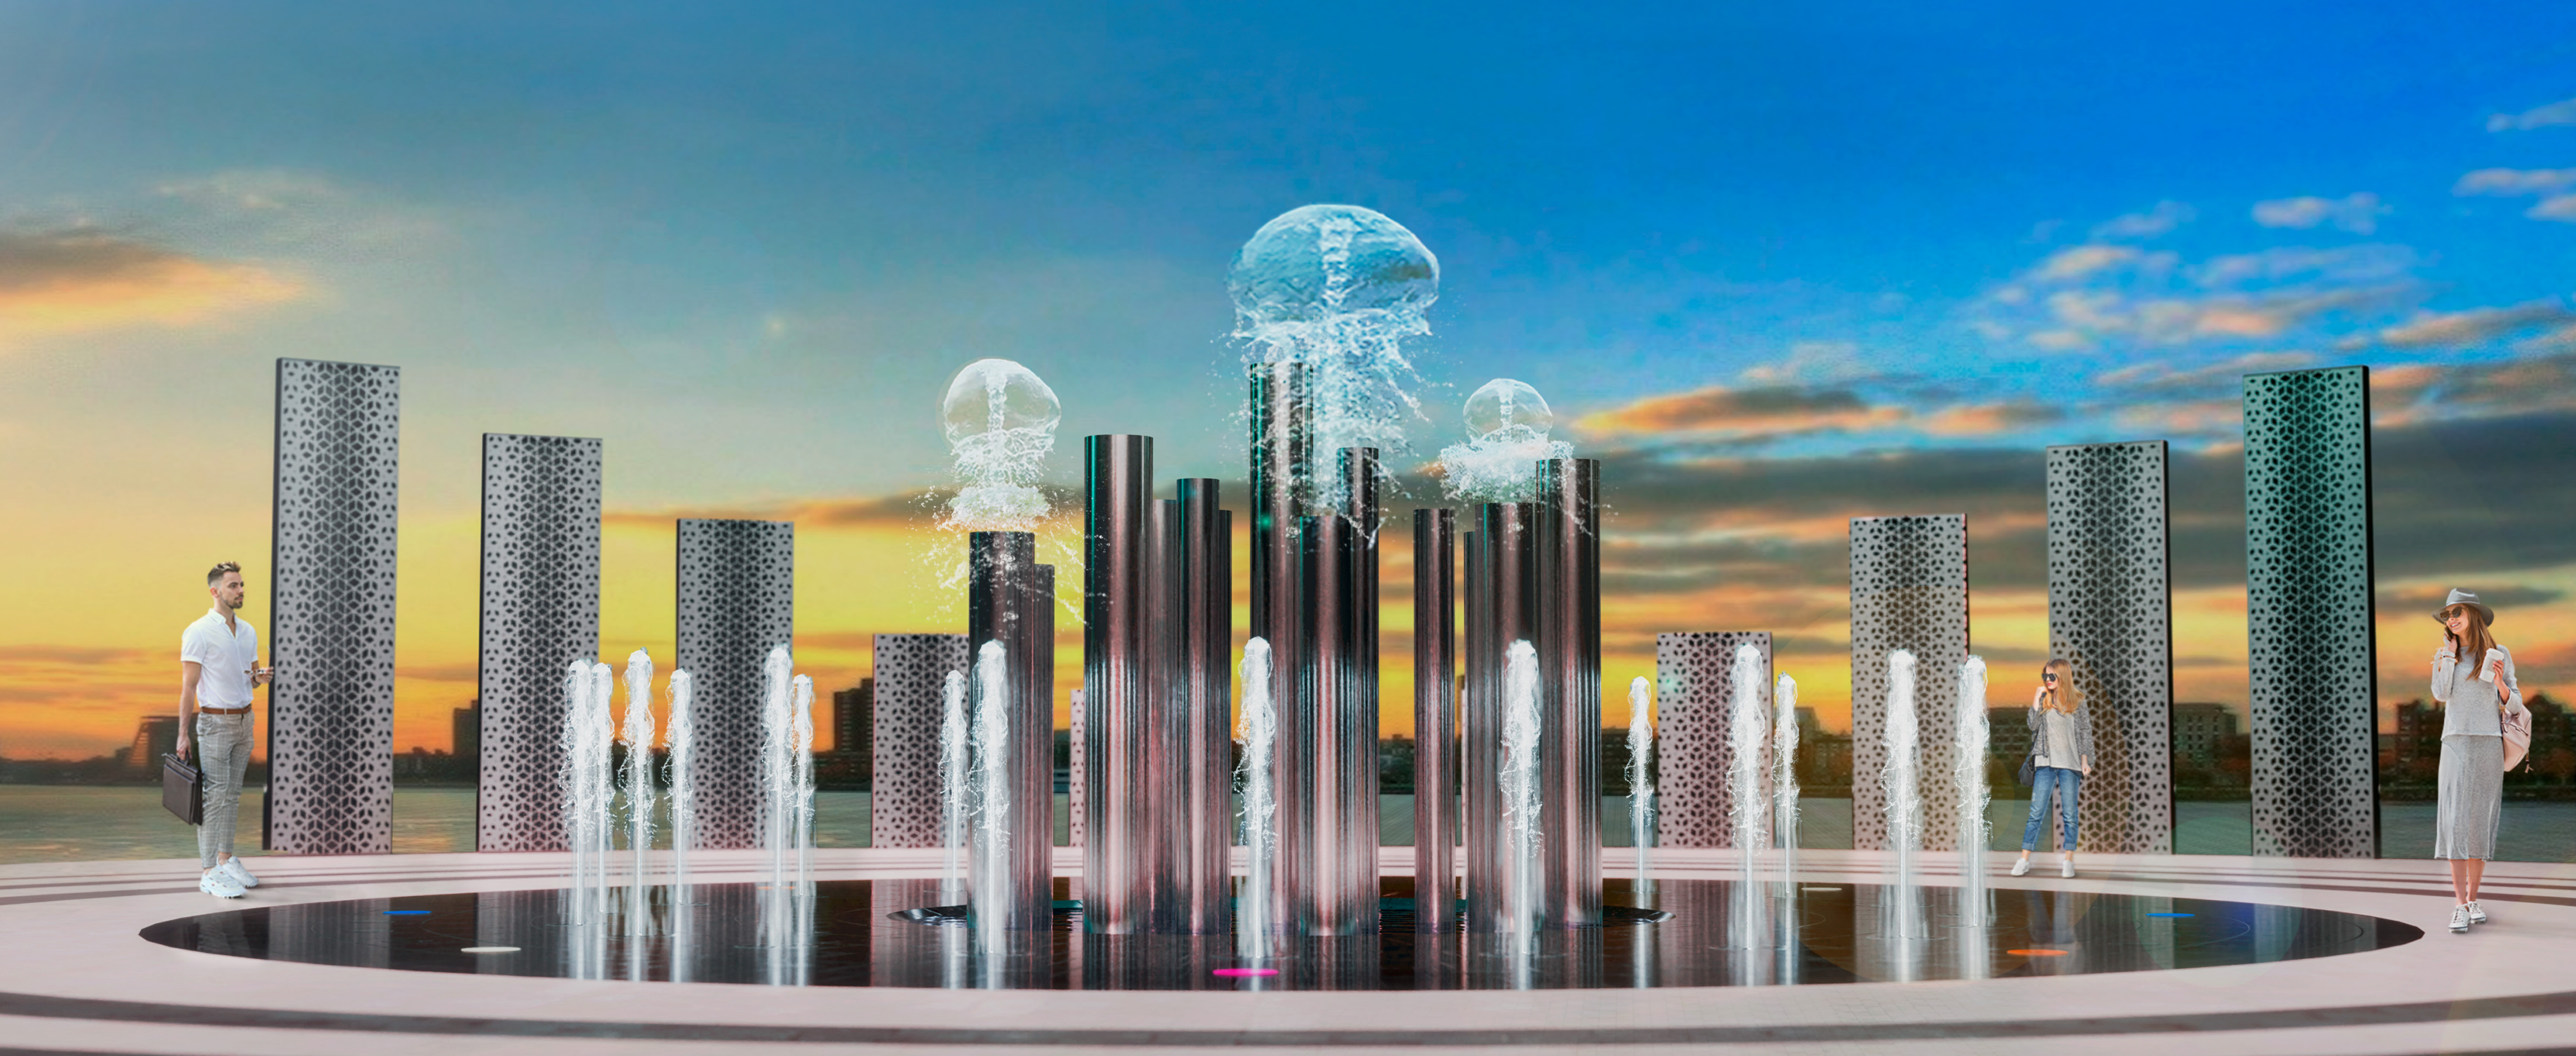

# SWAN LAKE

Width - 12 m

Central group high - 2,3 m

Watch the video  
Scan, or click  
on the code

# FOUNTAIN OF FLOWERS

Width - 20 m

Central group high - 2 m

Watch the video  
Scan, or click  
on the code

# ACTS OF GOD

Width - 11 m  
Central group high - 3 m

Watch the video  
Scan, or click  
on the code

# MASQUERADE

Width - 26 m

Central group hight - 4,5 m

Watch the video  
Scan, or click  
on the code

**Make your visions come to life**

**DION**  
WATER · FIRE · ART