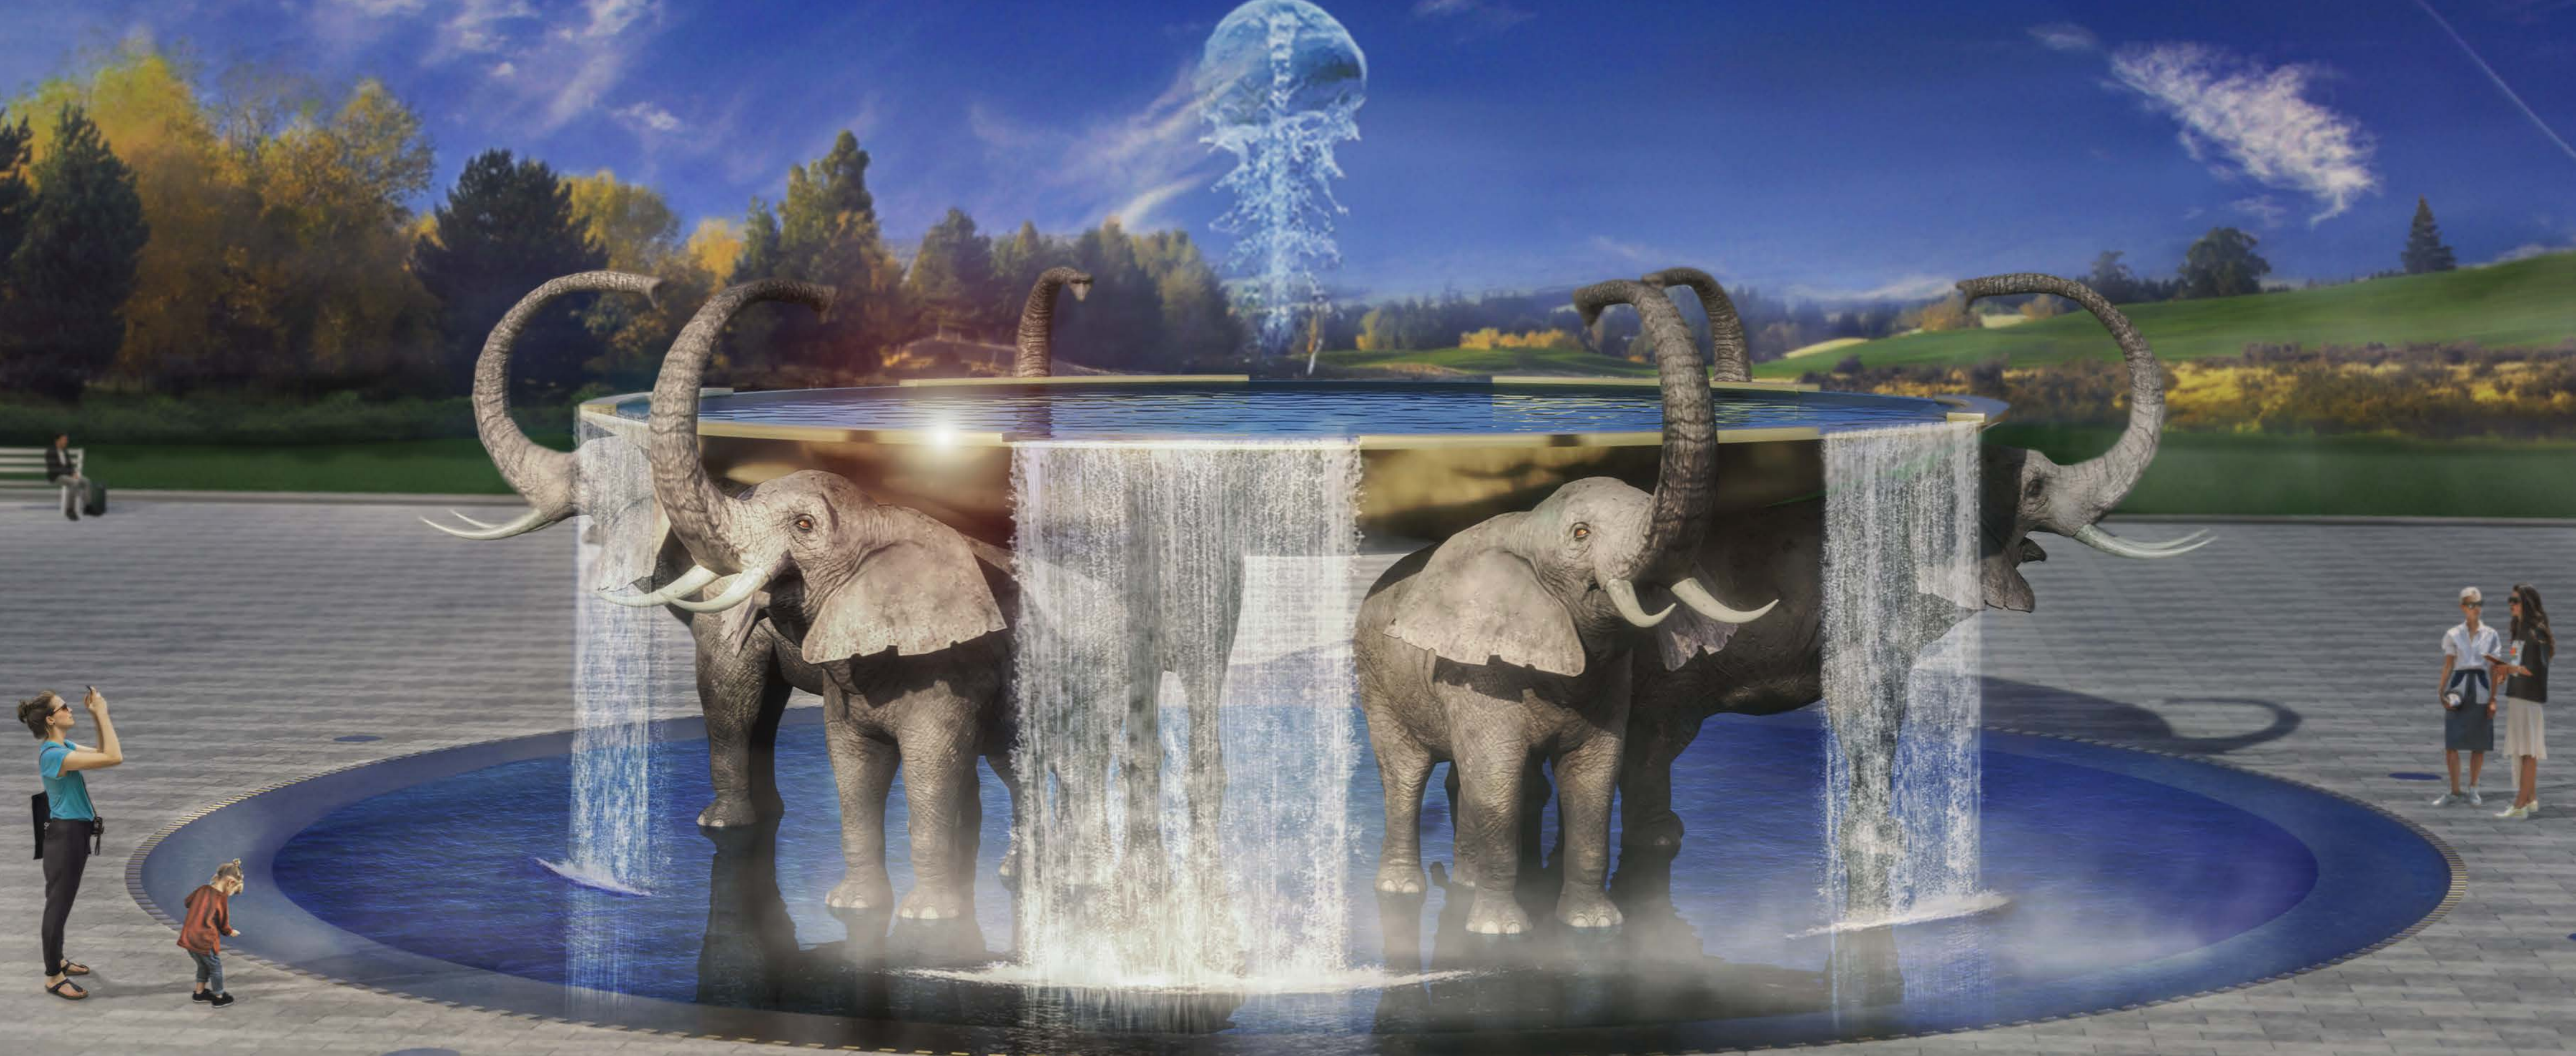

# SHOWDOWN BETWEEN GOOD AND EVIL

Width - 31 m

Central group hight - 6 m

Watch the video  
Scan, or click  
on the code

# FOUNTAIN OF LUCK AND FORTUNE

Width - 16 m

Central group hight - 3 m

Watch the video  
Scan, or click  
on the code

# BIRD EXHIBITS

Width - 20 m  
Central group high - 8,5 m

Watch the video  
Scan, or click  
on the code

# FOUNTAIN OF FLOWERS

Width - 20 m

Central group high - 2 m

Watch the video  
Scan, or click  
on the code