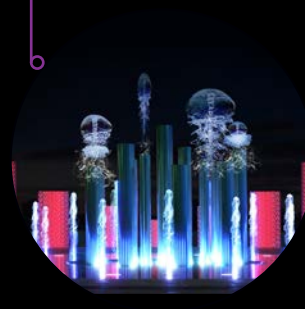

EXCLUSIVE CREATIONS

Showdown between
Good & Evil

Four Elements

Fountain of Luck
and Fortune

Bird Exhibits

Time Clock

Gravity

Maze

Swan Lake

Fountain of Flowers

Acts of God

Forces of Nature

Masquerade