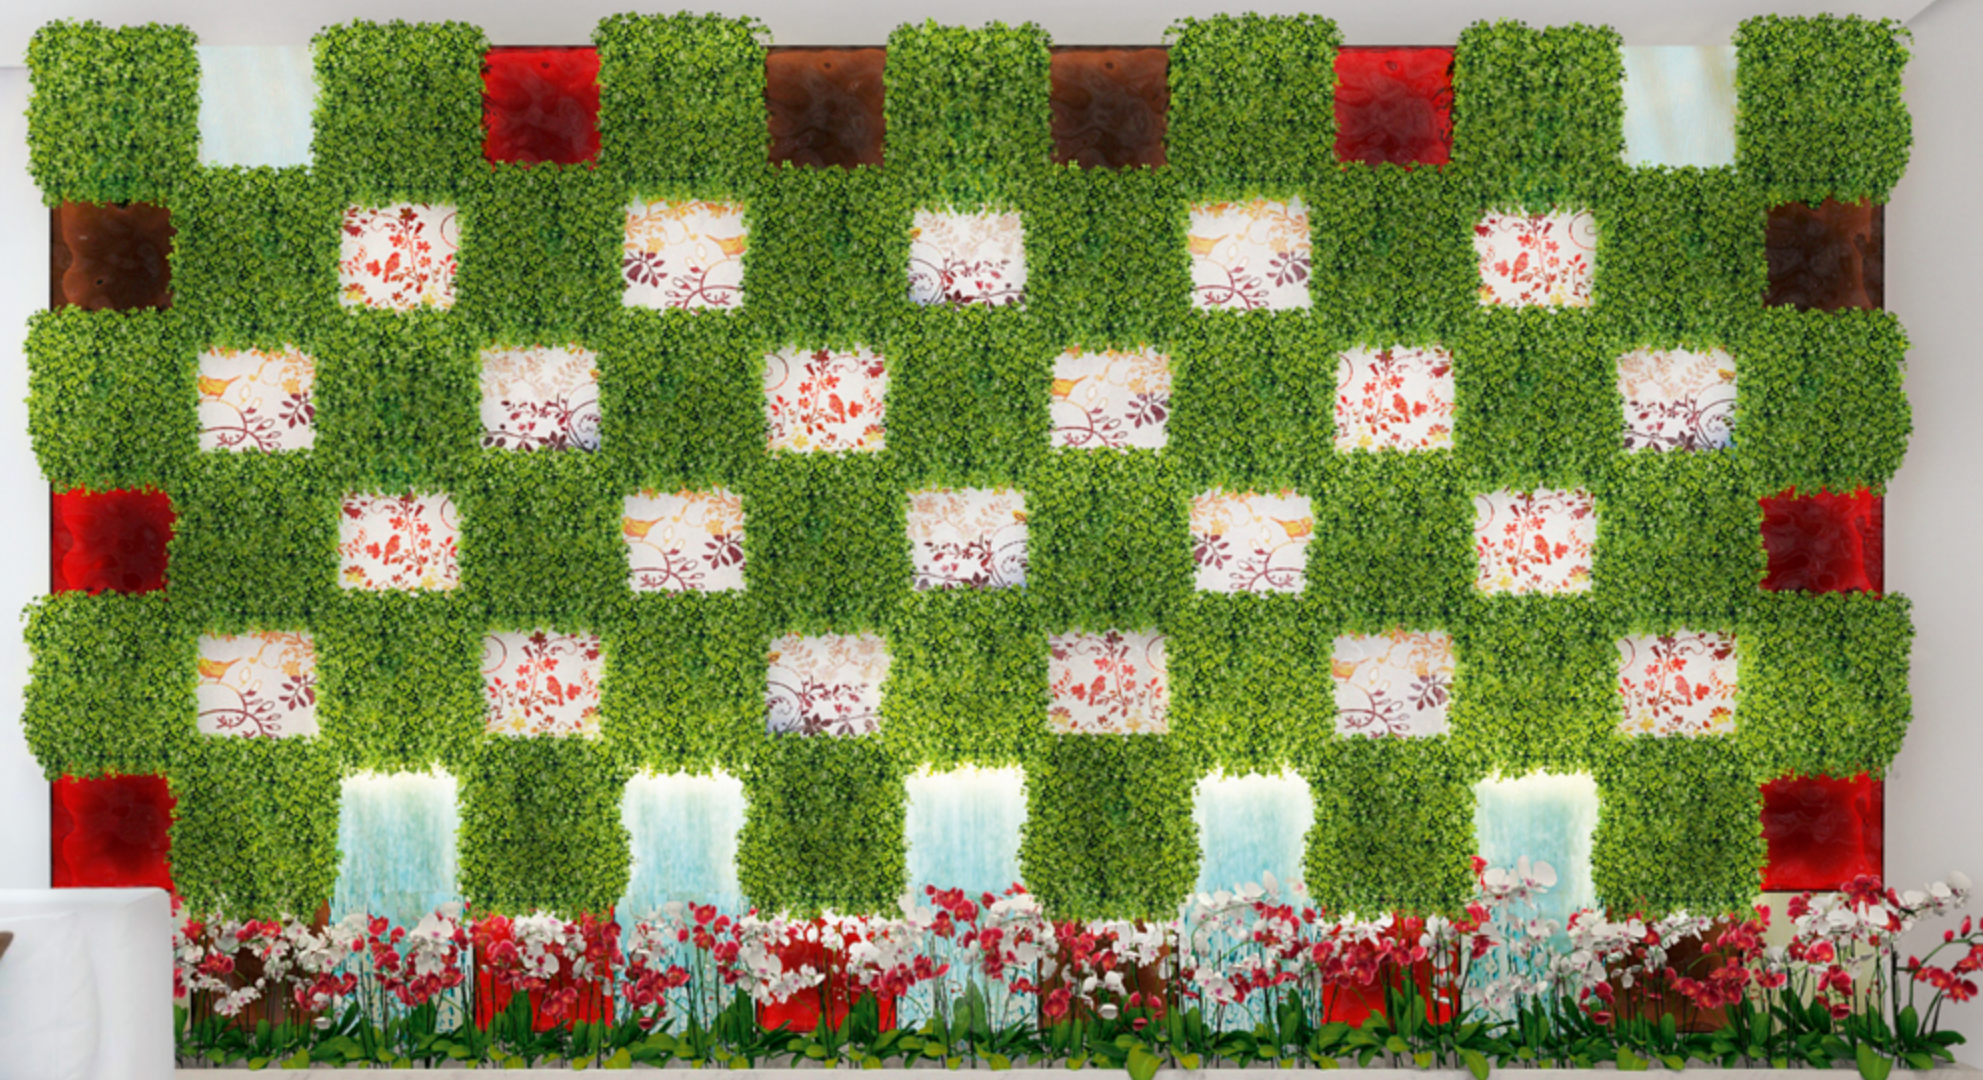

AQUA CASCATA

INTERIOR WATER FEATURES

FOUNTAIN G85

Dimensions:

- width – 6,5 m;
- high – 4,0 m;
- depth – 1,0 m.

Module size – 0,5 x 0,5 m.

Components:

- art glass – 52 modules;
- artificial plants – 39 modules and 1 flowerbed;
- waterfall – 5 pieces;
- pump – 3 pieces.