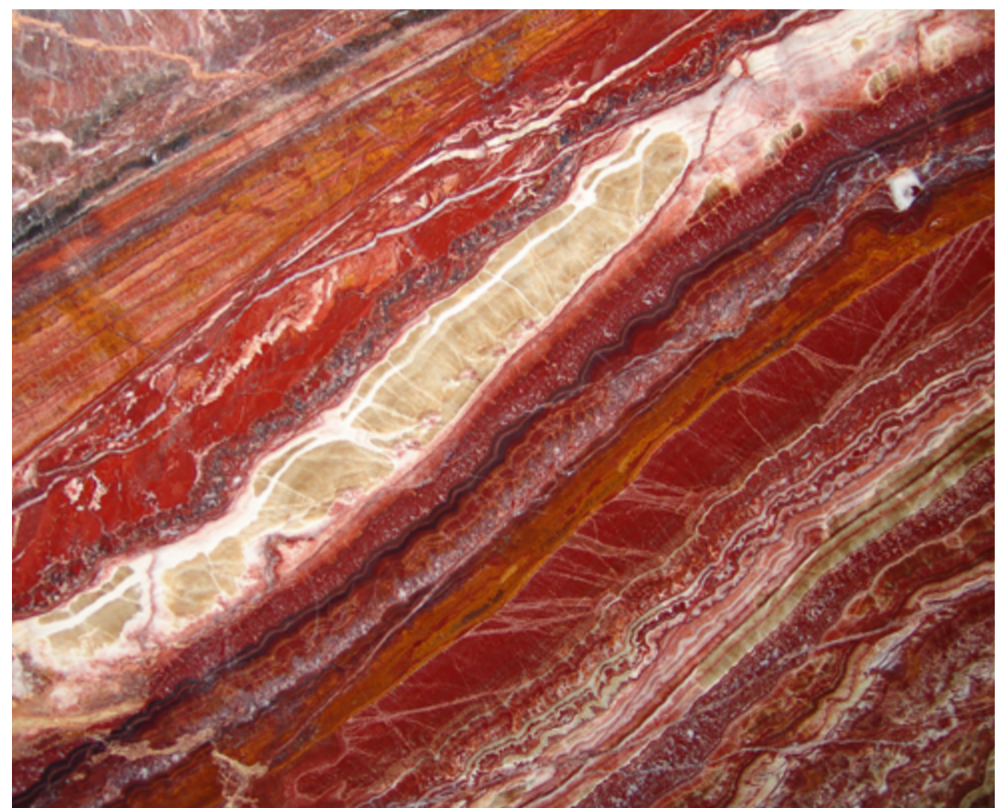

AQUA CASCATA

INTERIOR WATER FEATURES

NATURAL STONE

FOUNTAIN S10

Dimensions:

- width – 8,0 m;
- high – 3,5 m;
- depth – 1,0 m.

Module size – 1,75 x 1,0 m.

Components: