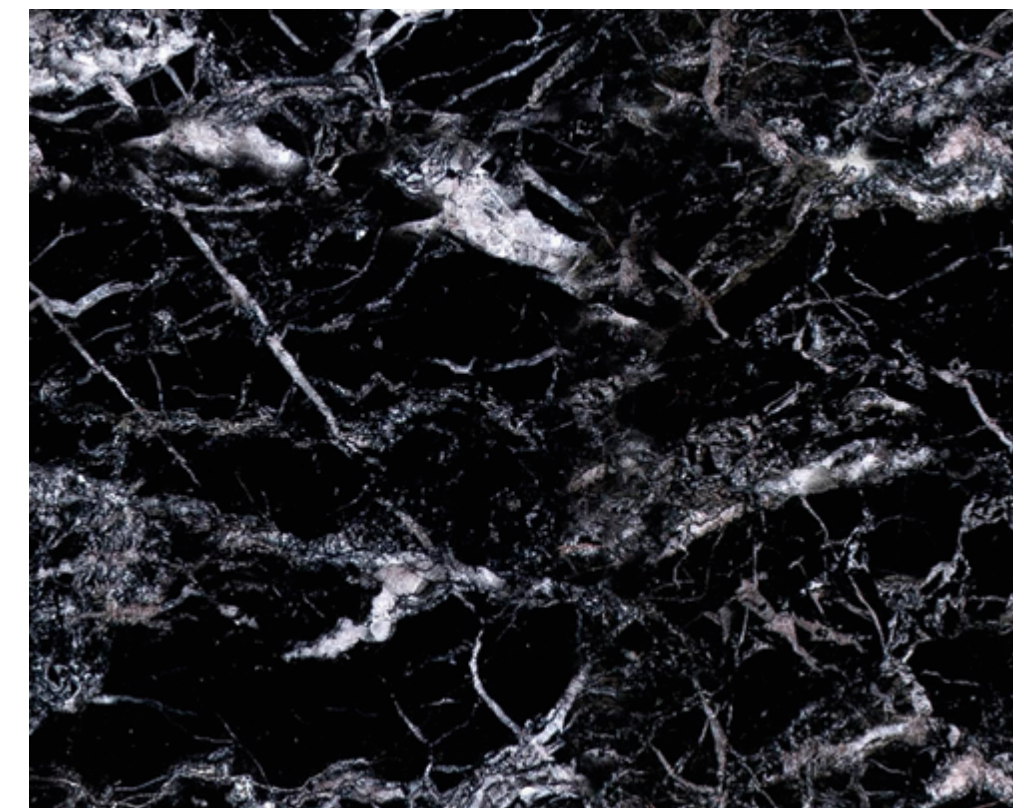

COMBINED
DESIGN